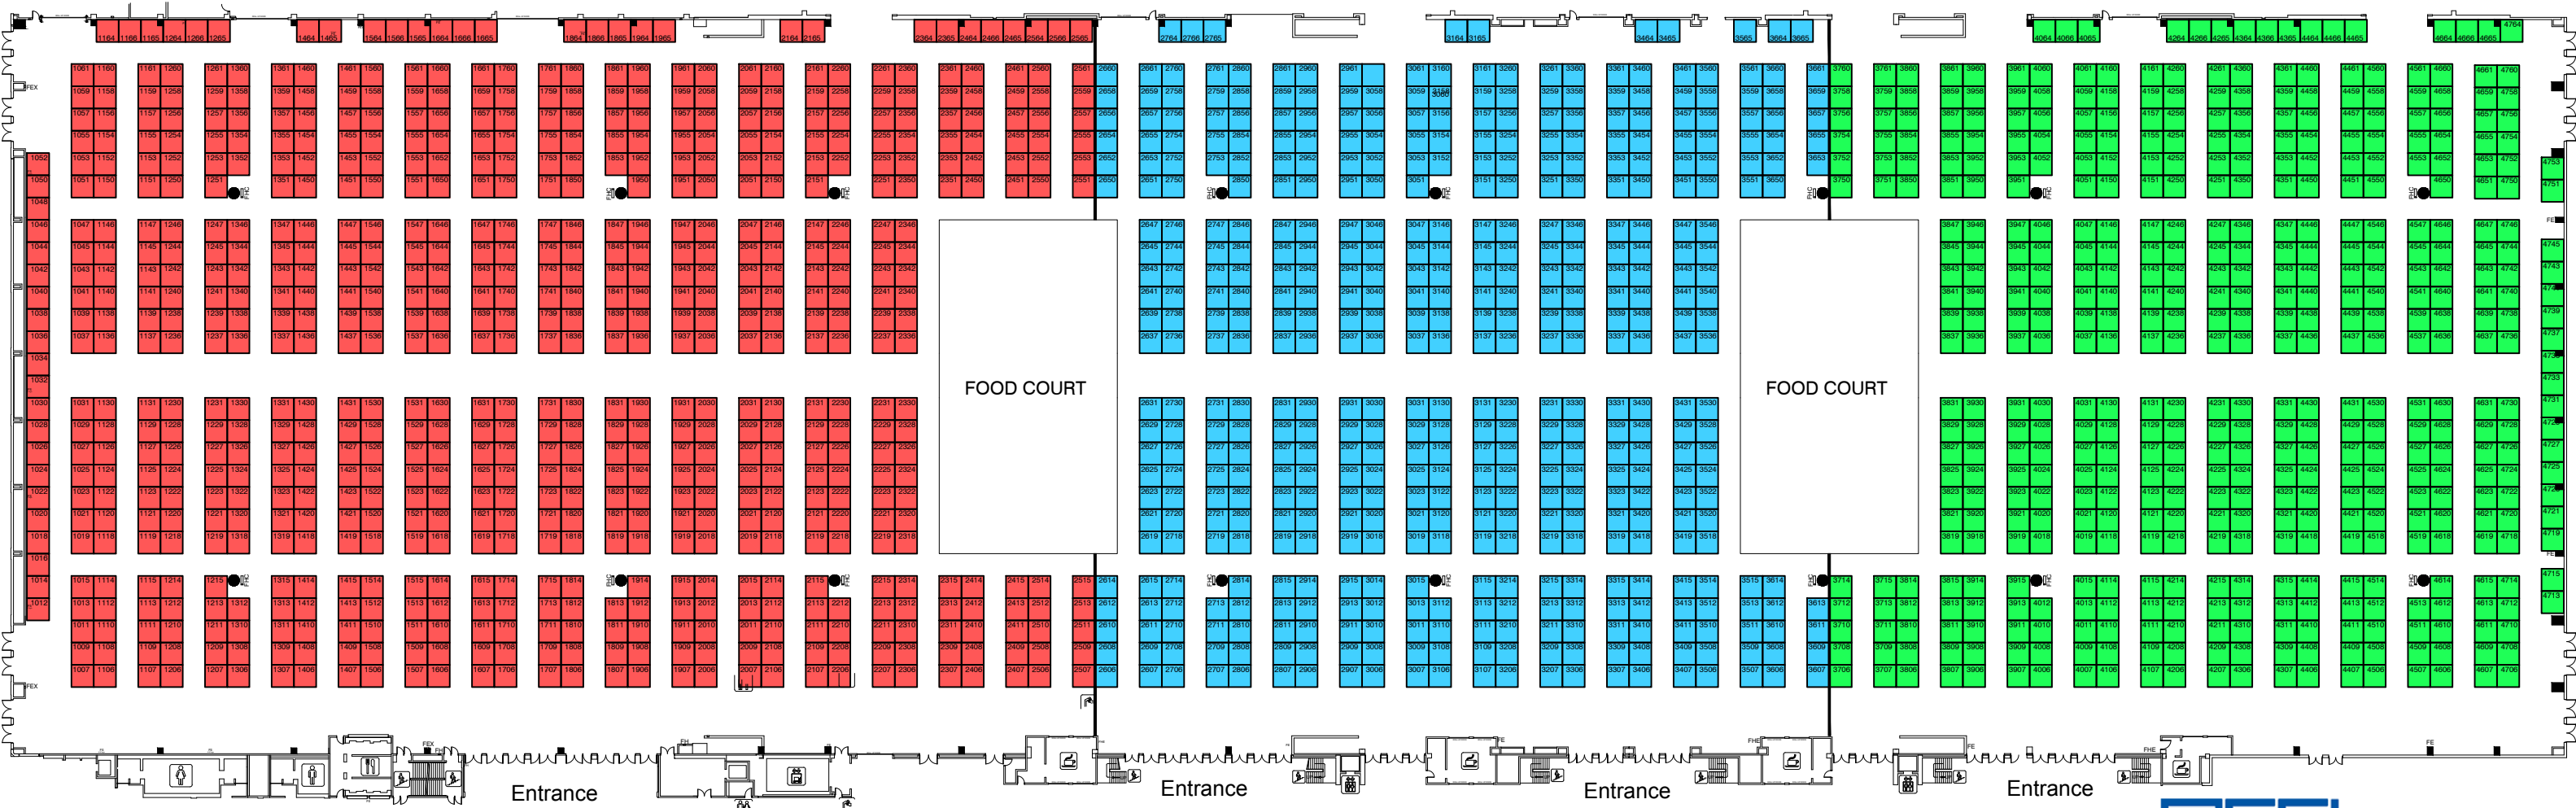

Railway Interchange 2019
 Minneapolis Convention Center
 Minneapolis, MN USA
www.railwayinterchange.org | info@railwayinterchange.org

Indoor Exhibit Floor Plan
Exhibits: September 22-24, 2019

*Preliminary Max Floor Plan, Subject to Change

Color Legend
 REMSA - Red
 RSI - Blue
 RSSI - Green